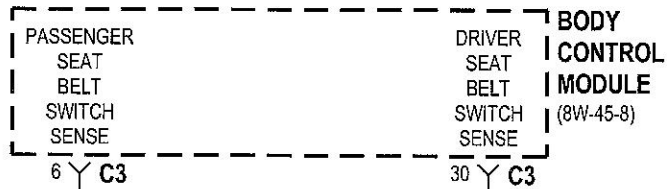

**SEAT BELT TENSIONER-DRIVER**

DRIVER SEAT BELT TENSIONER LINE 2

G210  
20  
VT/YL

G10  
20  
VT/LG

Z937  
20  
BK/LG

Z237  
20  
BK/YL

R59  
23  
LG/YL

**G301**  
(8W-15-11)