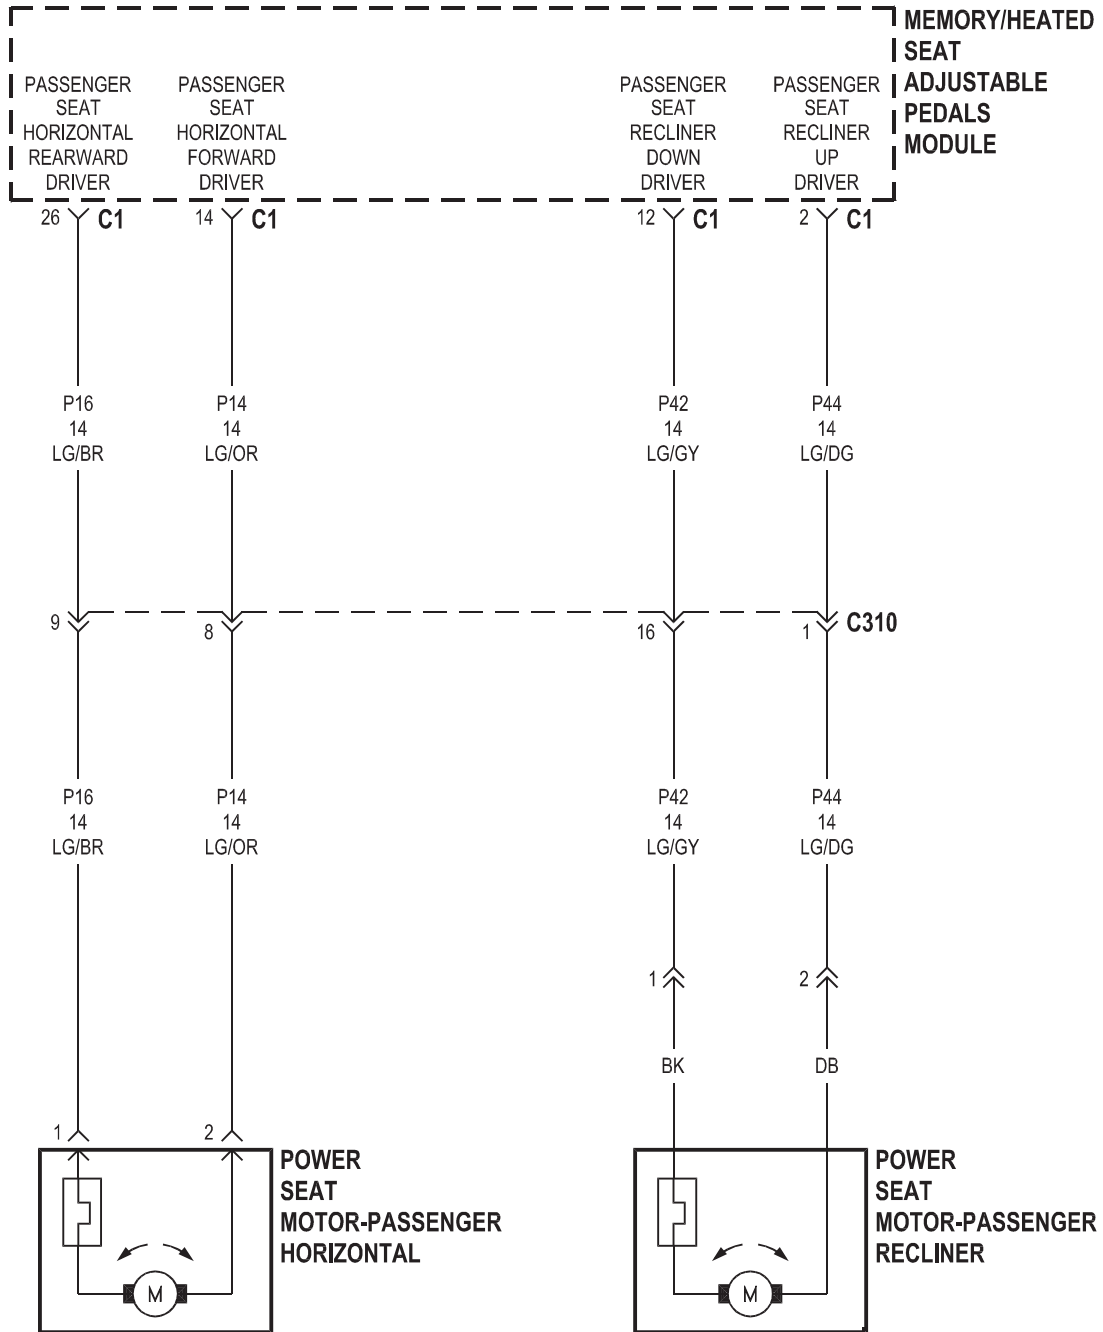

## 8W-63 POWER SEATS

<b>Component</b>	<b>Page</b>	<b>Component</b>	<b>Page</b>
Circuit Breaker-Power Seat	8W-63-4	Heated Seat-Right Middle Row	8W-63-13
Data Link Connector	8W-63-2, 4, 7	Instrument Cluster	8W-63-11
Door Module-Driver	8W-63-2, 3, 4, 9	Integrated Power Module	8W-63-2, 4, 7, 11
Door Module-Passenger	8W-63-7, 9	Memory/Heated Seat Adjustable Pedals Module	8W-63-2, 4, 5, 6, 7, 8, 10
Door Node Relay	8W-63-2	Power Seat Motor-Driver Front Riser	8W-63-4
Fuse 3	8W-63-2, 7	Power Seat Motor-Driver Horizontal	8W-63-5
Fuse 8	8W-63-4	Power Seat Motor-Driver Lumbar	8W-63-5
Fuse 40	8W-63-2	Power Seat Motor-Driver Rear Riser	8W-63-5
Fuse 41	8W-63-2	Power Seat Motor-Driver Recliner	8W-63-4
Fuse 44	8W-63-11	Power Seat Motor-Passenger Horizontal	8W-63-8
Fuse 46	8W-63-7	Power Seat Motor-Passenger Recliner	8W-63-8
Fuse 47	8W-63-2	Power Seat Switch-Driver	8W-63-3, 9
G300	8W-63-2	Power Seat Switch-Passenger	8W-63-7, 9
G301	8W-63-4, 7, 11, 13	Run Relay	8W-63-2, 7, 11
Heated Seat Back-Driver	8W-63-10	Seat Heater Interface Module	8W-63-11, 12, 13
Heated Seat Back-Passenger	8W-63-10	Seat Position Sensor-Driver Front Riser	8W-63-6
Heated Seat Cushion-Driver	8W-63-10	Seat Position Sensor-Driver Horizontal	8W-63-6
Heated Seat Cushion-Passenger	8W-63-10	Seat Position Sensor-Driver Rear Riser	8W-63-6
Heated Seat Switch-Left Middle Row	8W-63-11, 12	Seat Position Sensor-Driver Recliner	8W-63-6
Heated Seat Switch-Right Middle Row	8W-63-11, 12		
Heated Seat-Left Middle Row	8W-63-13		

**HEATED SEATS-FRONT ROW**

**HEATED SEATS-MIDDLE ROW**