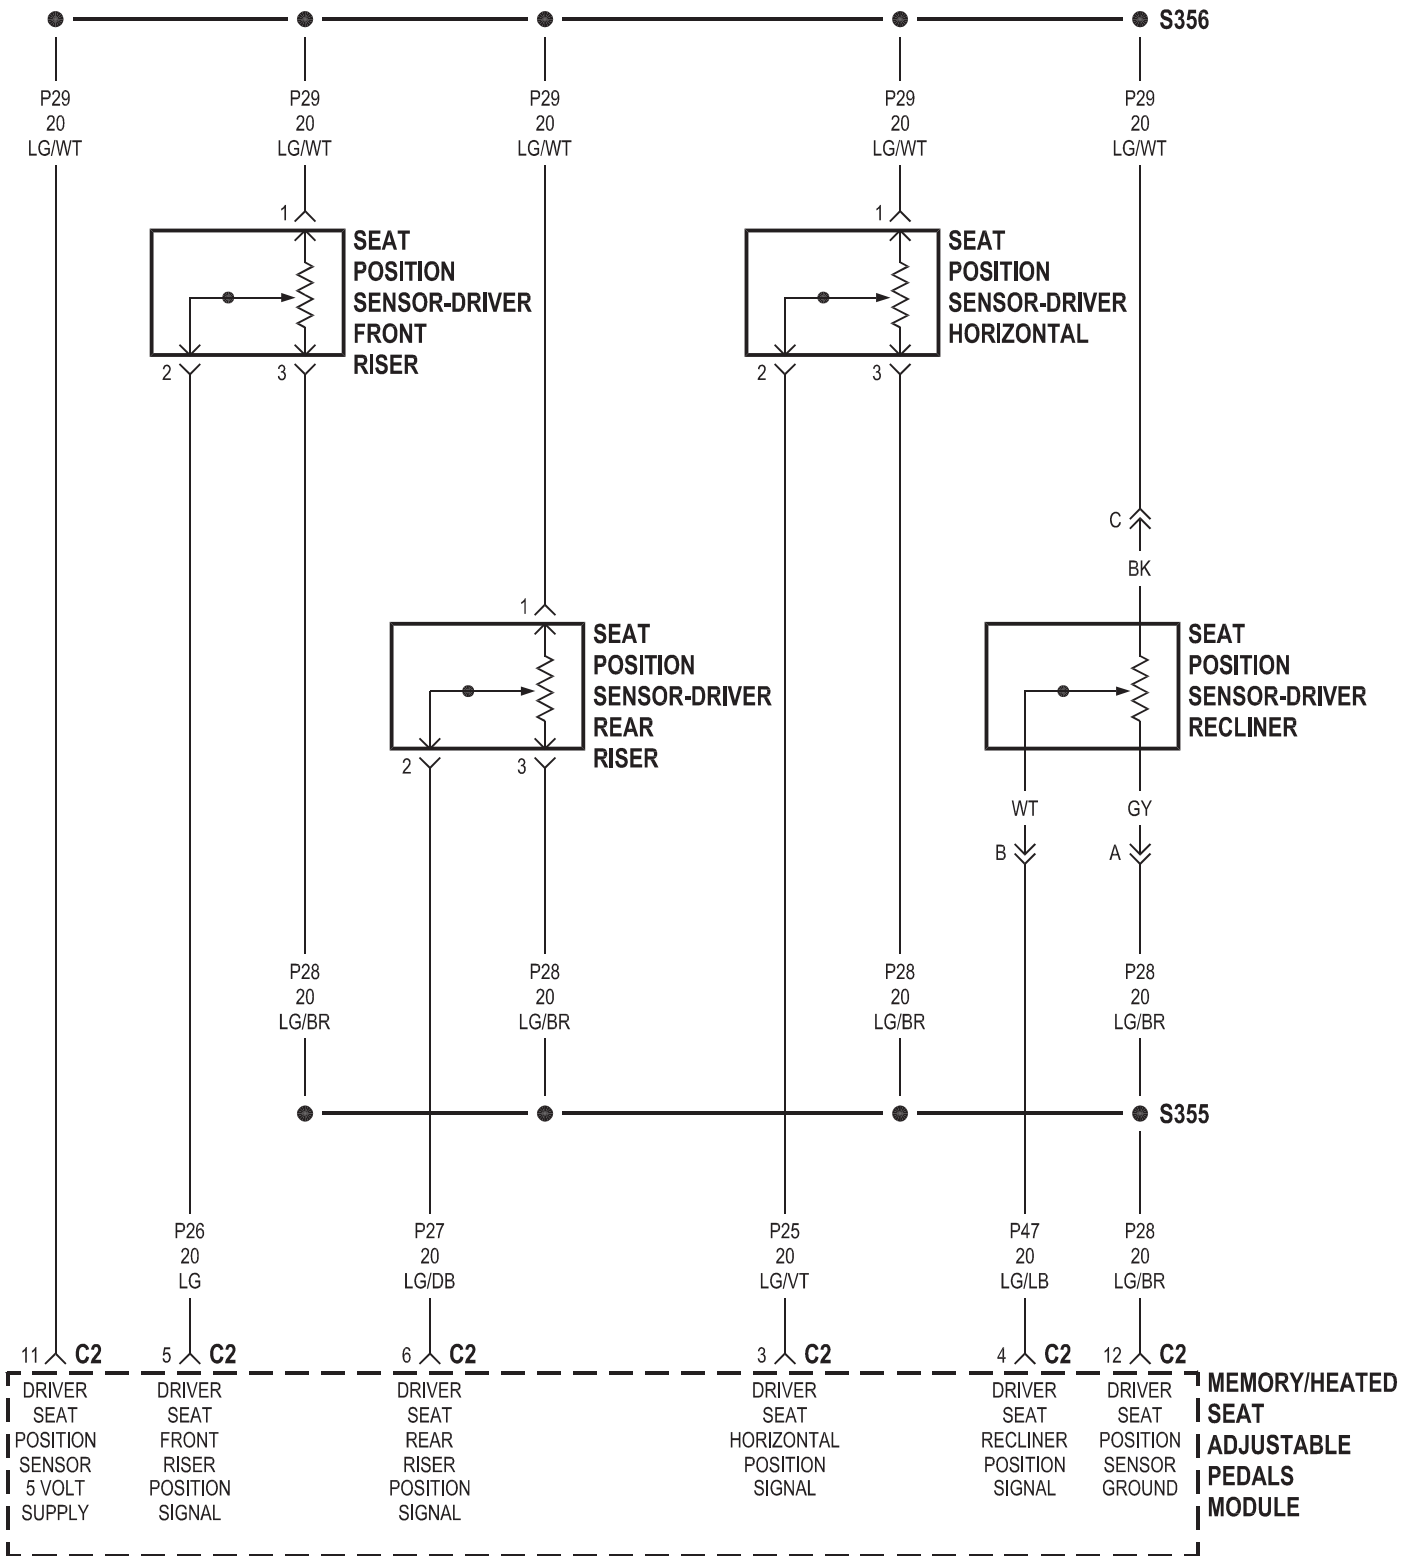

## 8W-63 POWER SEATS

<b>Component</b>	<b>Page</b>	<b>Component</b>	<b>Page</b>
Circuit Breaker-Power Seat	8W-63-4	Heated Seat-Right Middle Row	8W-63-13
Data Link Connector	8W-63-2, 4, 7	Instrument Cluster	8W-63-11
Door Module-Driver	8W-63-2, 3, 4, 9	Integrated Power Module	8W-63-2, 4, 7, 11
Door Module-Passenger	8W-63-7, 9	Memory/Heated Seat Adjustable Pedals Module	8W-63-2, 4, 5, 6, 7, 8, 10
Door Node Relay	8W-63-2	Power Seat Motor-Driver Front Riser	8W-63-4
Fuse 3	8W-63-2, 7	Power Seat Motor-Driver Horizontal	8W-63-5
Fuse 8	8W-63-4	Power Seat Motor-Driver Lumbar	8W-63-5
Fuse 40	8W-63-2	Power Seat Motor-Driver Rear Riser	8W-63-5
Fuse 41	8W-63-2	Power Seat Motor-Driver Recliner	8W-63-4
Fuse 44	8W-63-11	Power Seat Motor-Passenger Horizontal	8W-63-8
Fuse 46	8W-63-7	Power Seat Motor-Passenger Recliner	8W-63-8
Fuse 47	8W-63-2	Power Seat Switch-Driver	8W-63-3, 9
G300	8W-63-2	Power Seat Switch-Passenger	8W-63-7, 9
G301	8W-63-4, 7, 11, 13	Run Relay	8W-63-2, 7, 11
Heated Seat Back-Driver	8W-63-10	Seat Heater Interface Module	8W-63-11, 12, 13
Heated Seat Back-Passenger	8W-63-10	Seat Position Sensor-Driver Front Riser	8W-63-6
Heated Seat Cushion-Driver	8W-63-10	Seat Position Sensor-Driver Horizontal	8W-63-6
Heated Seat Cushion-Passenger	8W-63-10	Seat Position Sensor-Driver Rear Riser	8W-63-6
Heated Seat Switch-Left Middle Row	8W-63-11, 12	Seat Position Sensor-Driver Recliner	8W-63-6
Heated Seat Switch-Right Middle Row	8W-63-11, 12		
Heated Seat-Left Middle Row	8W-63-13		

**HEATED SEATS-FRONT ROW**

**HEATED SEATS-MIDDLE ROW**