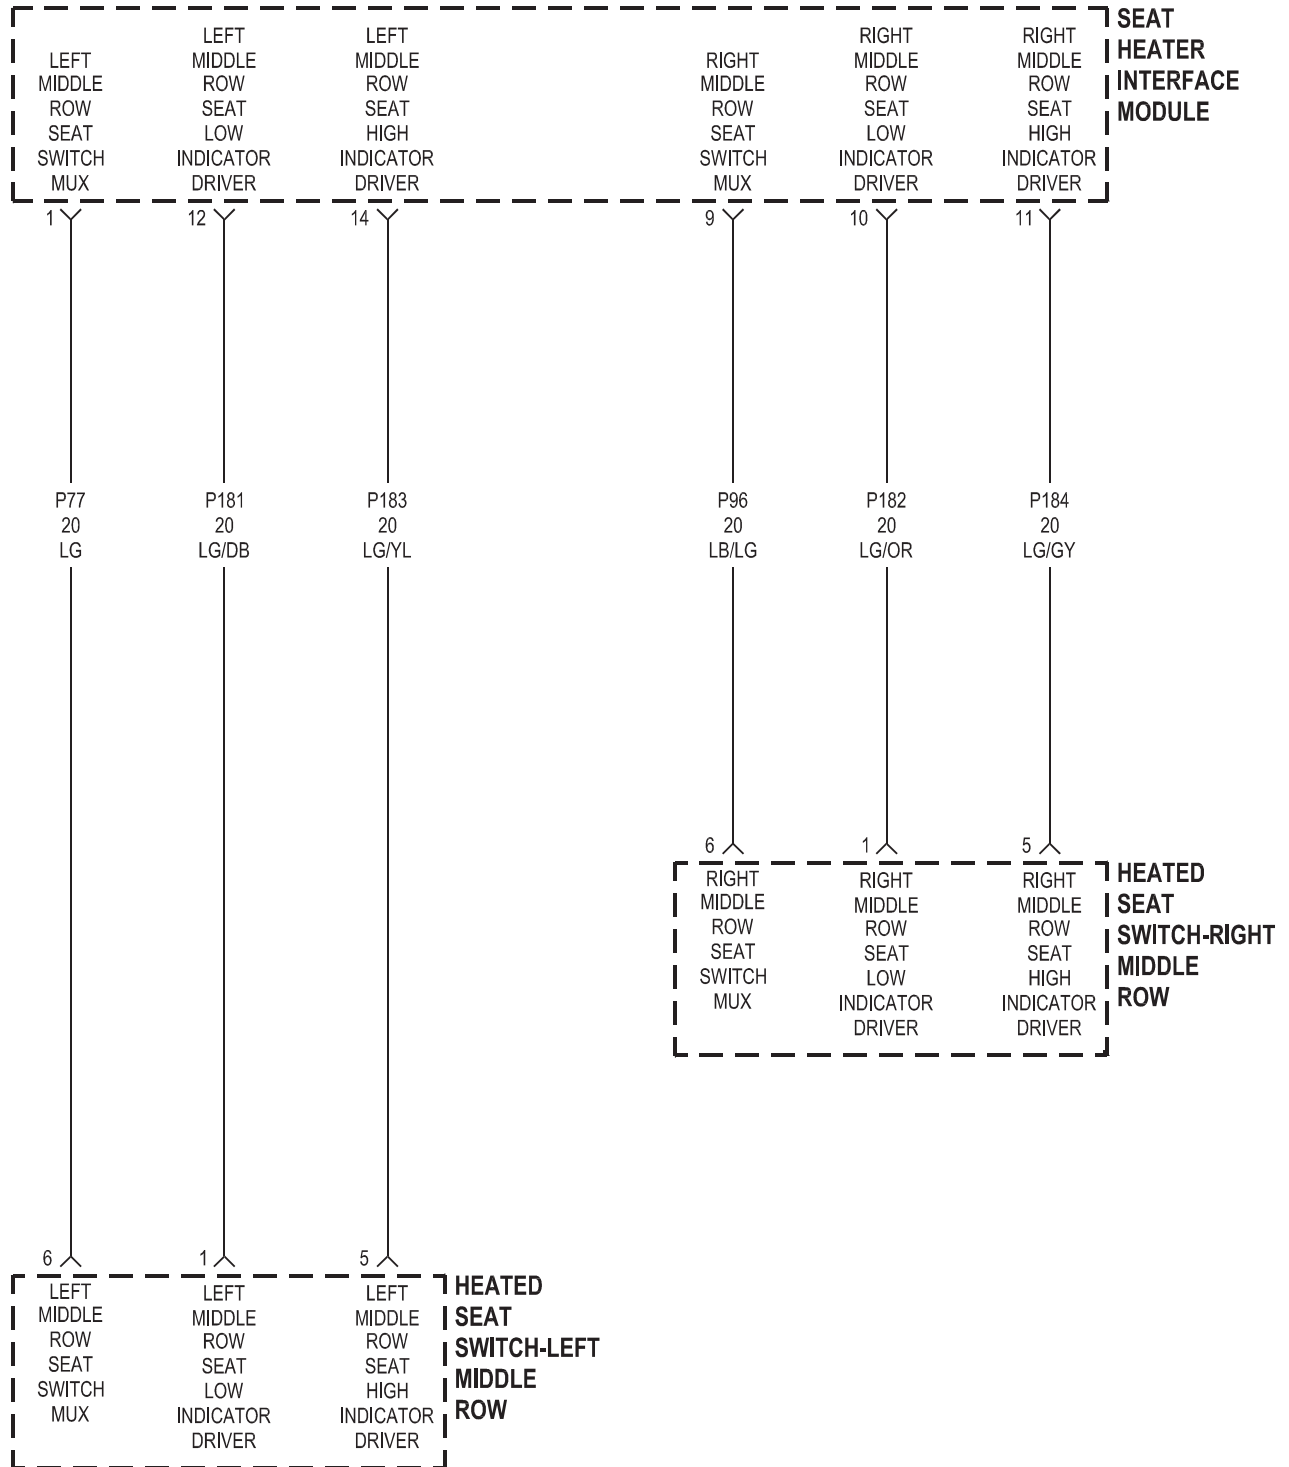

## 8W-63 POWER SEATS

<b>Component</b>	<b>Page</b>	<b>Component</b>	<b>Page</b>
Circuit Breaker-Power Seat	8W-63-4	Heated Seat-Right Middle Row	8W-63-13
Data Link Connector	8W-63-2, 4, 7	Instrument Cluster	8W-63-11
Door Module-Driver	8W-63-2, 3, 4, 9	Integrated Power Module	8W-63-2, 4, 7, 11
Door Module-Passenger	8W-63-7, 9	Memory/Heated Seat Adjustable Pedals Module	8W-63-2, 4, 5, 6, 7, 8, 10
Door Node Relay	8W-63-2	Power Seat Motor-Driver Front Riser	8W-63-4
Fuse 3	8W-63-2, 7	Power Seat Motor-Driver Horizontal	8W-63-5
Fuse 8	8W-63-4	Power Seat Motor-Driver Lumbar	8W-63-5
Fuse 40	8W-63-2	Power Seat Motor-Driver Rear Riser	8W-63-5
Fuse 41	8W-63-2	Power Seat Motor-Driver Recliner	8W-63-4
Fuse 44	8W-63-11	Power Seat Motor-Passenger Horizontal	8W-63-8
Fuse 46	8W-63-7	Power Seat Motor-Passenger Recliner	8W-63-8
Fuse 47	8W-63-2	Power Seat Switch-Driver	8W-63-3, 9
G300	8W-63-2	Power Seat Switch-Passenger	8W-63-7, 9
G301	8W-63-4, 7, 11, 13	Run Relay	8W-63-2, 7, 11
Heated Seat Back-Driver	8W-63-10	Seat Heater Interface Module	8W-63-11, 12, 13
Heated Seat Back-Passenger	8W-63-10	Seat Position Sensor-Driver Front Riser	8W-63-6
Heated Seat Cushion-Driver	8W-63-10	Seat Position Sensor-Driver Horizontal	8W-63-6
Heated Seat Cushion-Passenger	8W-63-10	Seat Position Sensor-Driver Rear Riser	8W-63-6
Heated Seat Switch-Left Middle Row	8W-63-11, 12	Seat Position Sensor-Driver Recliner	8W-63-6
Heated Seat Switch-Right Middle Row	8W-63-11, 12		
Heated Seat-Left Middle Row	8W-63-13		

**HEATED SEATS-FRONT ROW**

**HEATED SEATS-MIDDLE ROW**