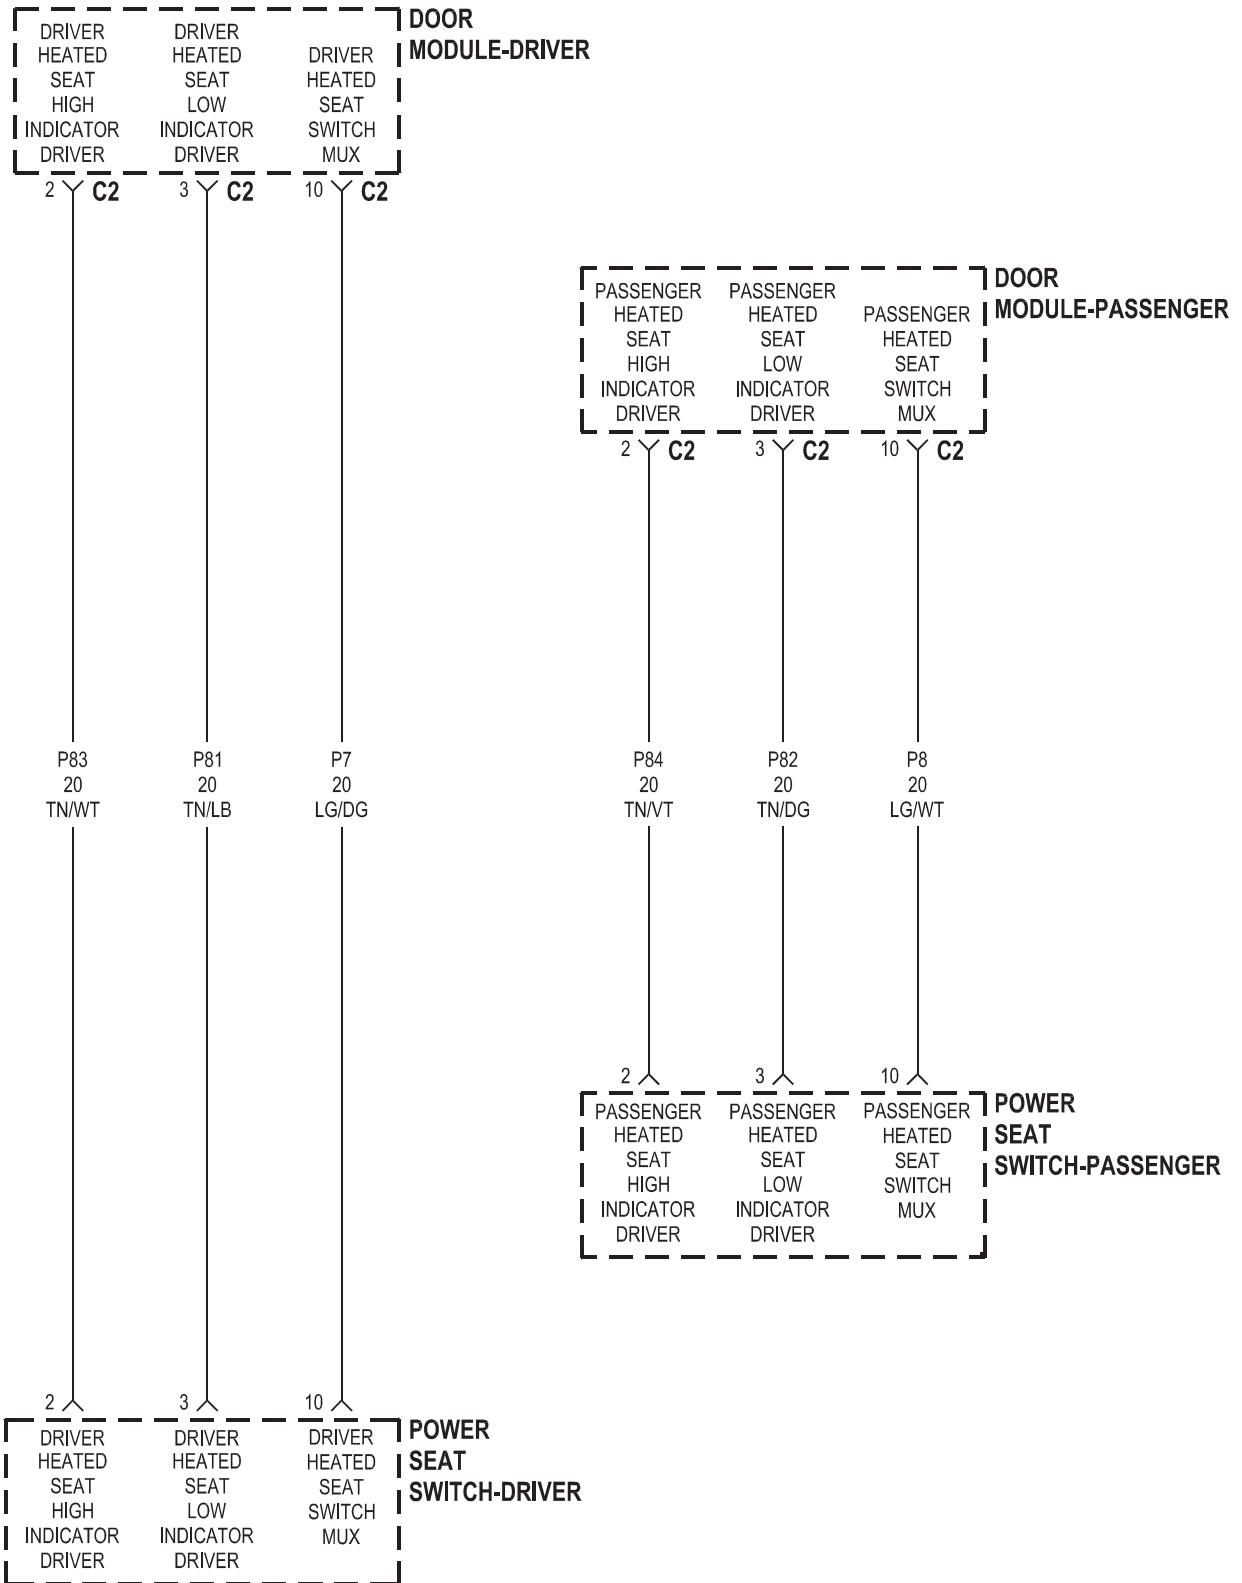

## 8W-63 POWER SEATS

<b>Component</b>	<b>Page</b>	<b>Component</b>	<b>Page</b>
Circuit Breaker-Power Seat	8W-63-4	Heated Seat-Right Middle Row	8W-63-13
Data Link Connector	8W-63-2, 4, 7	Instrument Cluster	8W-63-11
Door Module-Driver	8W-63-2, 3, 4, 9	Integrated Power Module	8W-63-2, 4, 7, 11
Door Module-Passenger	8W-63-7, 9	Memory/Heated Seat Adjustable Pedals Module	8W-63-2, 4, 5, 6, 7, 8, 10
Door Node Relay	8W-63-2	Power Seat Motor-Driver Front Riser	8W-63-4
Fuse 3	8W-63-2, 7	Power Seat Motor-Driver Horizontal	8W-63-5
Fuse 8	8W-63-4	Power Seat Motor-Driver Lumbar	8W-63-5
Fuse 40	8W-63-2	Power Seat Motor-Driver Rear Riser	8W-63-5
Fuse 41	8W-63-2	Power Seat Motor-Driver Recliner	8W-63-4
Fuse 44	8W-63-11	Power Seat Motor-Passenger Horizontal	8W-63-8
Fuse 46	8W-63-7	Power Seat Motor-Passenger Recliner	8W-63-8
Fuse 47	8W-63-2	Power Seat Switch-Driver	8W-63-3, 9
G300	8W-63-2	Power Seat Switch-Passenger	8W-63-7, 9
G301	8W-63-4, 7, 11, 13	Run Relay	8W-63-2, 7, 11
Heated Seat Back-Driver	8W-63-10	Seat Heater Interface Module	8W-63-11, 12, 13
Heated Seat Back-Passenger	8W-63-10	Seat Position Sensor-Driver Front Riser	8W-63-6
Heated Seat Cushion-Driver	8W-63-10	Seat Position Sensor-Driver Horizontal	8W-63-6
Heated Seat Cushion-Passenger	8W-63-10	Seat Position Sensor-Driver Rear Riser	8W-63-6
Heated Seat Switch-Left Middle Row	8W-63-11, 12	Seat Position Sensor-Driver Recliner	8W-63-6
Heated Seat Switch-Right Middle Row	8W-63-11, 12		
Heated Seat-Left Middle Row	8W-63-13		

**HEATED SEATS-FRONT ROW**

**HEATED SEATS-MIDDLE ROW**