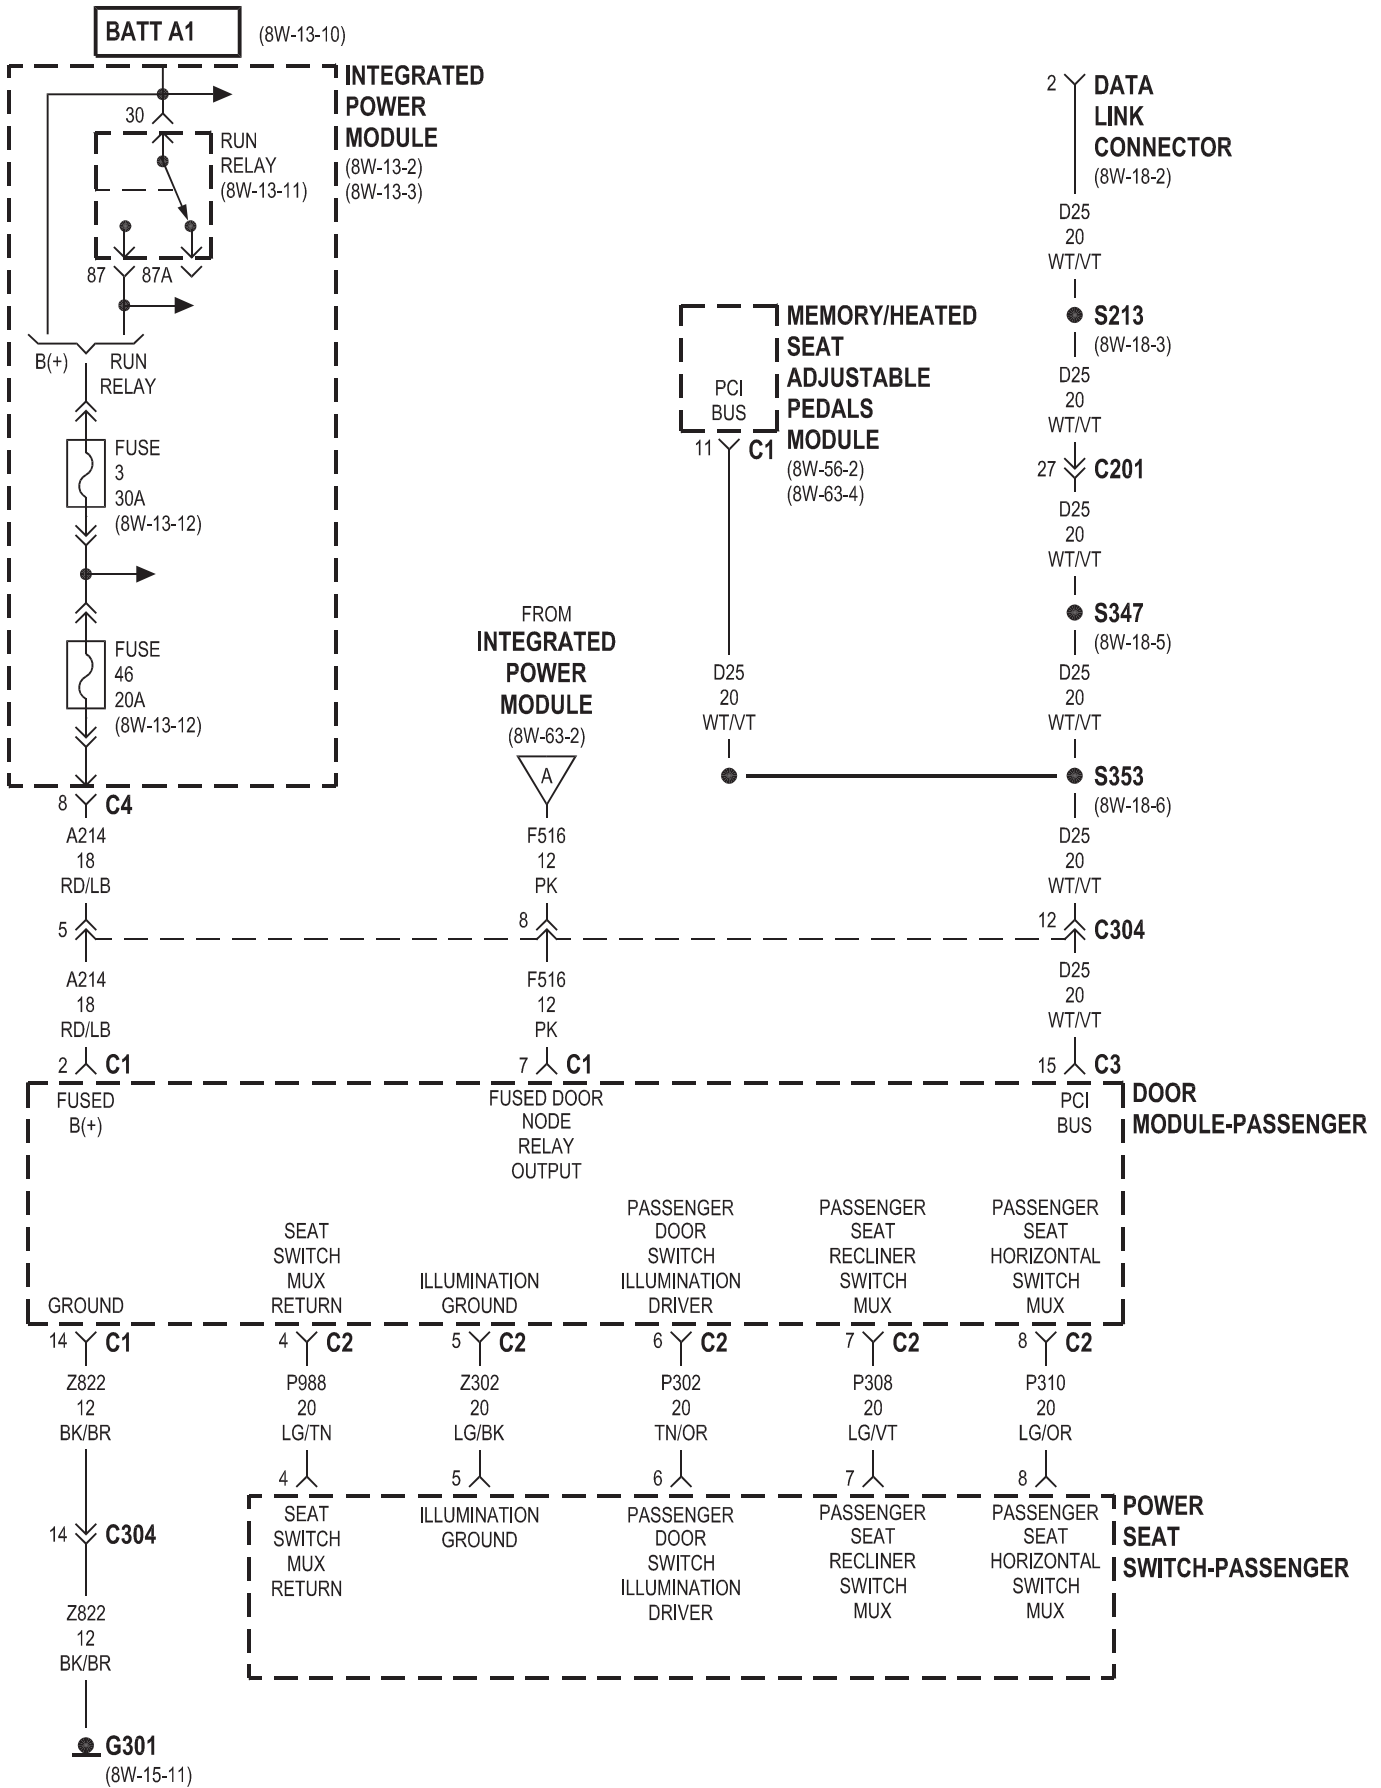

## 8W-63 POWER SEATS

<b>Component</b>	<b>Page</b>	<b>Component</b>	<b>Page</b>
Circuit Breaker-Power Seat	8W-63-4	Heated Seat-Right Middle Row	8W-63-13
Data Link Connector	8W-63-2, 4, 7	Instrument Cluster	8W-63-11
Door Module-Driver	8W-63-2, 3, 4, 9	Integrated Power Module	8W-63-2, 4, 7, 11
Door Module-Passenger	8W-63-7, 9	Memory/Heated Seat Adjustable Pedals Module	8W-63-2, 4, 5, 6, 7, 8, 10
Door Node Relay	8W-63-2	Power Seat Motor-Driver Front Riser	8W-63-4
Fuse 3	8W-63-2, 7	Power Seat Motor-Driver Horizontal	8W-63-5
Fuse 8	8W-63-4	Power Seat Motor-Driver Lumbar	8W-63-5
Fuse 40	8W-63-2	Power Seat Motor-Driver Rear Riser	8W-63-5
Fuse 41	8W-63-2	Power Seat Motor-Driver Recliner	8W-63-4
Fuse 44	8W-63-11	Power Seat Motor-Passenger Horizontal	8W-63-8
Fuse 46	8W-63-7	Power Seat Motor-Passenger Recliner	8W-63-8
Fuse 47	8W-63-2	Power Seat Switch-Driver	8W-63-3, 9
G300	8W-63-2	Power Seat Switch-Passenger	8W-63-7, 9
G301	8W-63-4, 7, 11, 13	Run Relay	8W-63-2, 7, 11
Heated Seat Back-Driver	8W-63-10	Seat Heater Interface Module	8W-63-11, 12, 13
Heated Seat Back-Passenger	8W-63-10	Seat Position Sensor-Driver Front Riser	8W-63-6
Heated Seat Cushion-Driver	8W-63-10	Seat Position Sensor-Driver Horizontal	8W-63-6
Heated Seat Cushion-Passenger	8W-63-10	Seat Position Sensor-Driver Rear Riser	8W-63-6
Heated Seat Switch-Left Middle Row	8W-63-11, 12	Seat Position Sensor-Driver Recliner	8W-63-6
Heated Seat Switch-Right Middle Row	8W-63-11, 12		
Heated Seat-Left Middle Row	8W-63-13		

**HEATED SEATS-FRONT ROW**

**HEATED SEATS-MIDDLE ROW**