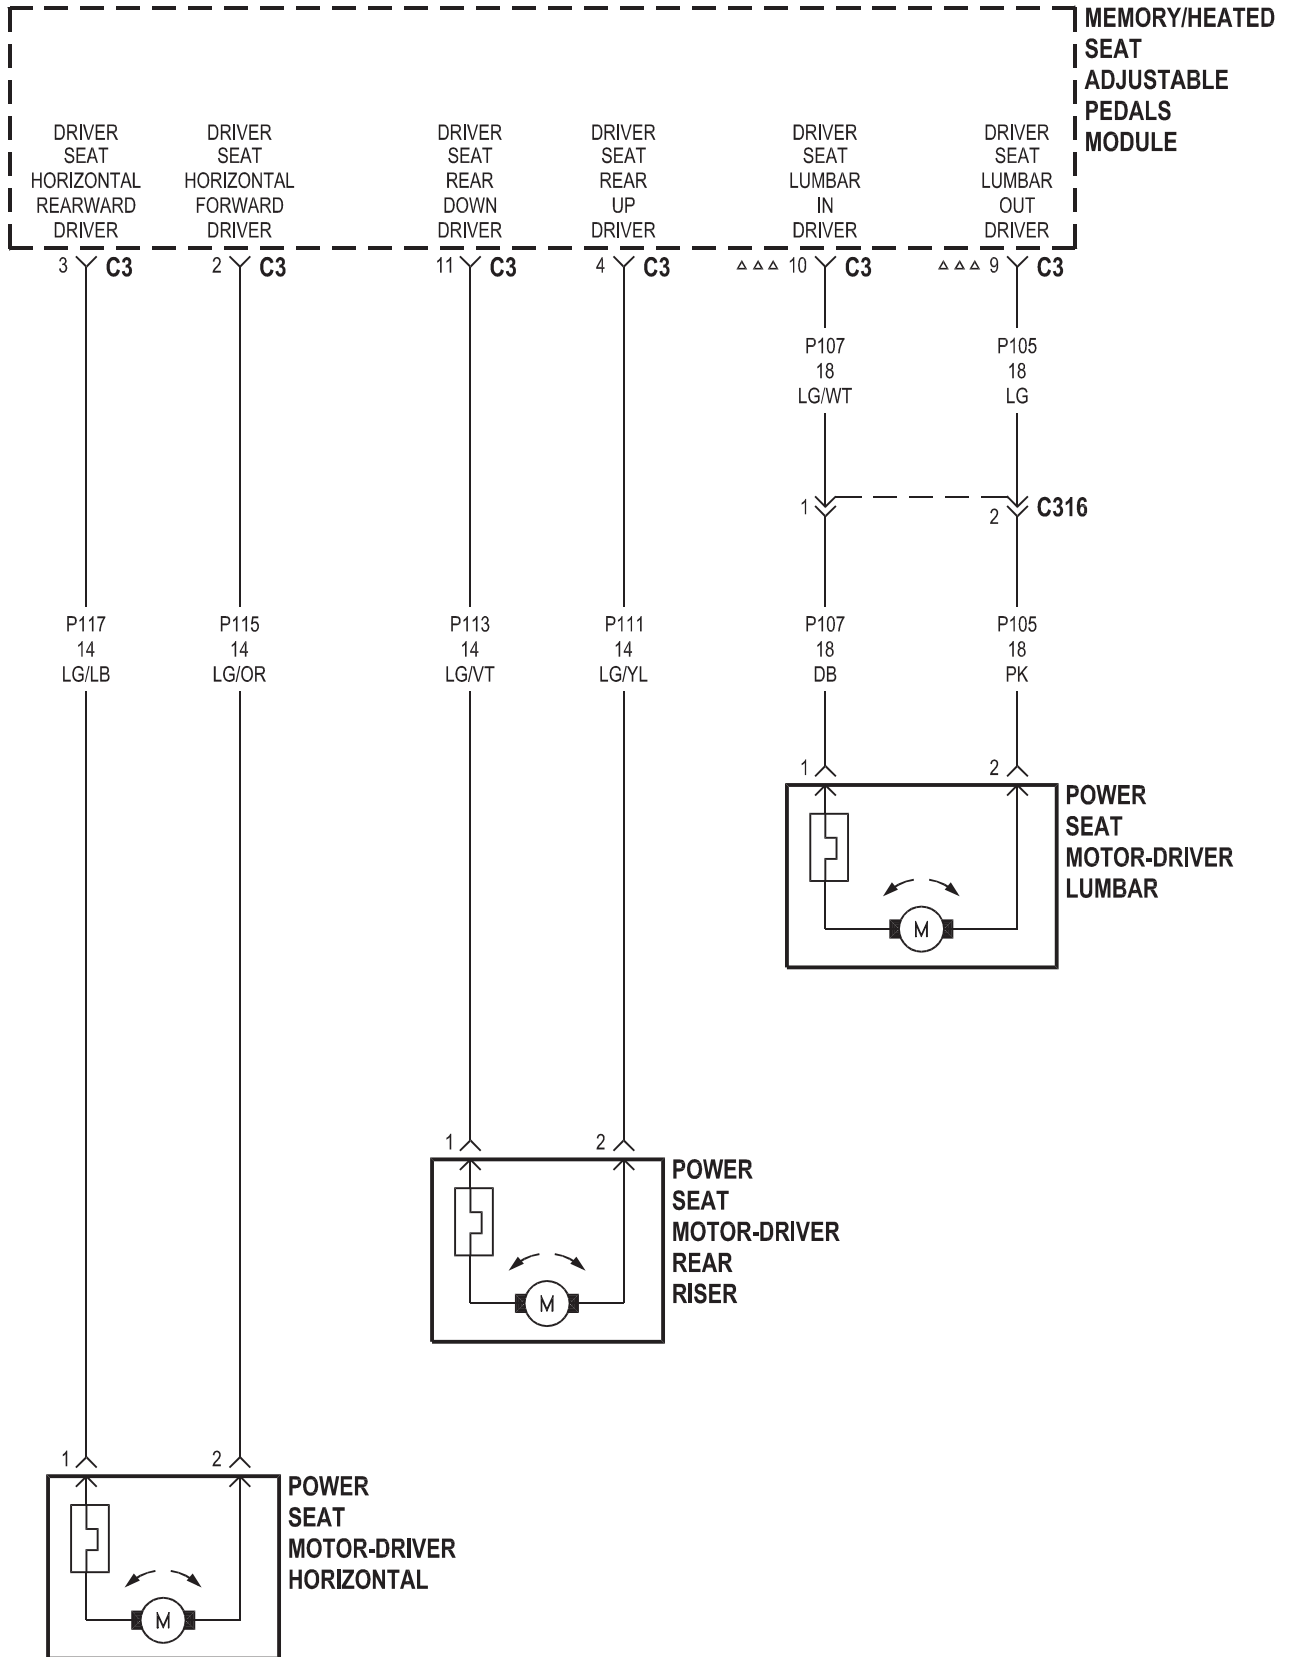

## 8W-63 POWER SEATS

<b>Component</b>	<b>Page</b>	<b>Component</b>	<b>Page</b>
Circuit Breaker-Power Seat	8W-63-4	Heated Seat-Right Middle Row	8W-63-13
Data Link Connector	8W-63-2, 4, 7	Instrument Cluster	8W-63-11
Door Module-Driver	8W-63-2, 3, 4, 9	Integrated Power Module	8W-63-2, 4, 7, 11
Door Module-Passenger	8W-63-7, 9	Memory/Heated Seat Adjustable Pedals Module	8W-63-2, 4, 5, 6, 7, 8, 10
Door Node Relay	8W-63-2	Power Seat Motor-Driver Front Riser	8W-63-4
Fuse 3	8W-63-2, 7	Power Seat Motor-Driver Horizontal	8W-63-5
Fuse 8	8W-63-4	Power Seat Motor-Driver Lumbar	8W-63-5
Fuse 40	8W-63-2	Power Seat Motor-Driver Rear Riser	8W-63-5
Fuse 41	8W-63-2	Power Seat Motor-Driver Recliner	8W-63-4
Fuse 44	8W-63-11	Power Seat Motor-Passenger Horizontal	8W-63-8
Fuse 46	8W-63-7	Power Seat Motor-Passenger Recliner	8W-63-8
Fuse 47	8W-63-2	Power Seat Switch-Driver	8W-63-3, 9
G300	8W-63-2	Power Seat Switch-Passenger	8W-63-7, 9
G301	8W-63-4, 7, 11, 13	Run Relay	8W-63-2, 7, 11
Heated Seat Back-Driver	8W-63-10	Seat Heater Interface Module	8W-63-11, 12, 13
Heated Seat Back-Passenger	8W-63-10	Seat Position Sensor-Driver Front Riser	8W-63-6
Heated Seat Cushion-Driver	8W-63-10	Seat Position Sensor-Driver Horizontal	8W-63-6
Heated Seat Cushion-Passenger	8W-63-10	Seat Position Sensor-Driver Rear Riser	8W-63-6
Heated Seat Switch-Left Middle Row	8W-63-11, 12	Seat Position Sensor-Driver Recliner	8W-63-6
Heated Seat Switch-Right Middle Row	8W-63-11, 12		
Heated Seat-Left Middle Row	8W-63-13		

**HEATED SEATS-FRONT ROW**

**HEATED SEATS-MIDDLE ROW**