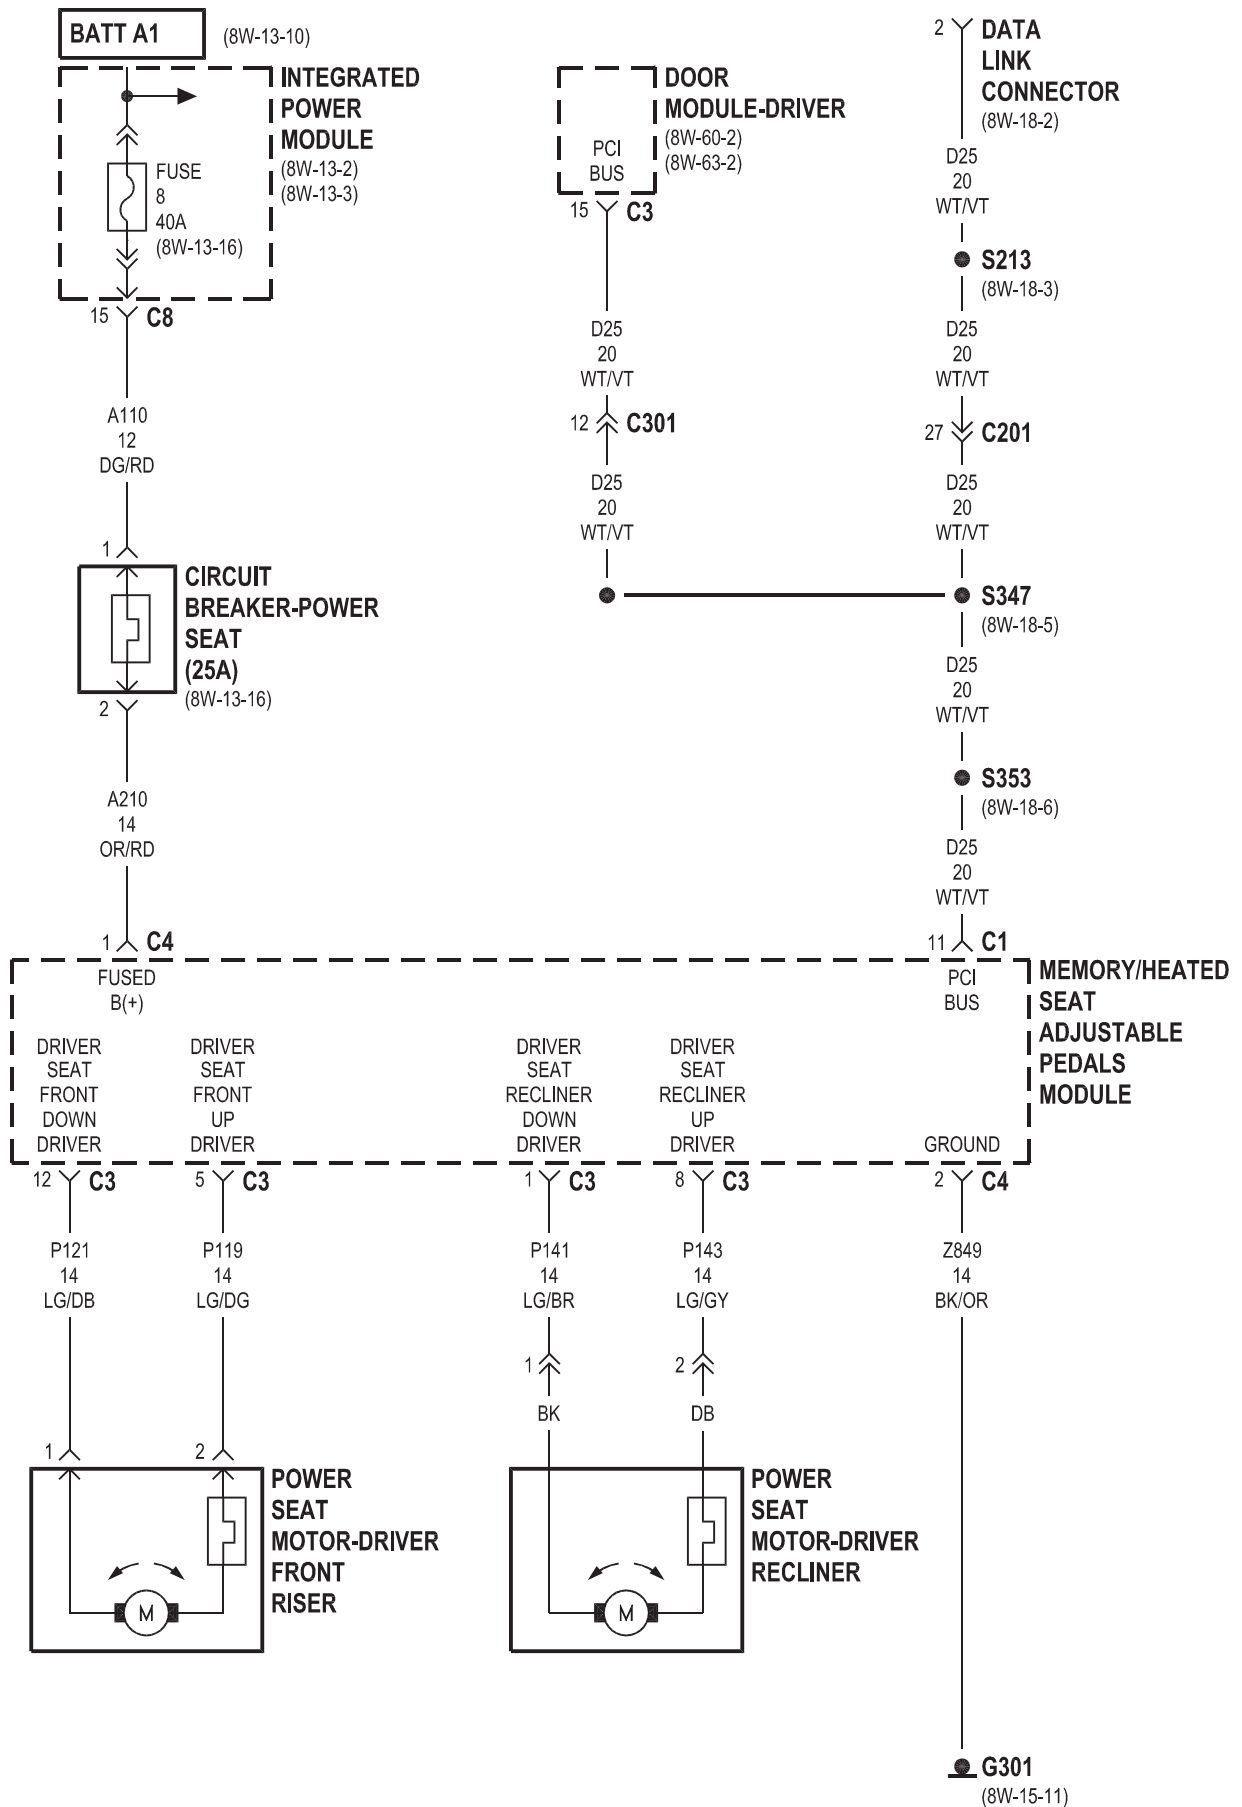

## 8W-63 POWER SEATS

<b>Component</b>	<b>Page</b>	<b>Component</b>	<b>Page</b>
Circuit Breaker-Power Seat	8W-63-4	Heated Seat-Right Middle Row	8W-63-13
Data Link Connector	8W-63-2, 4, 7	Instrument Cluster	8W-63-11
Door Module-Driver	8W-63-2, 3, 4, 9	Integrated Power Module	8W-63-2, 4, 7, 11
Door Module-Passenger	8W-63-7, 9	Memory/Heated Seat Adjustable Pedals Module	8W-63-2, 4, 5, 6, 7, 8, 10
Door Node Relay	8W-63-2	Power Seat Motor-Driver Front Riser	8W-63-4
Fuse 3	8W-63-2, 7	Power Seat Motor-Driver Horizontal	8W-63-5
Fuse 8	8W-63-4	Power Seat Motor-Driver Lumbar	8W-63-5
Fuse 40	8W-63-2	Power Seat Motor-Driver Rear Riser	8W-63-5
Fuse 41	8W-63-2	Power Seat Motor-Driver Recliner	8W-63-4
Fuse 44	8W-63-11	Power Seat Motor-Passenger Horizontal	8W-63-8
Fuse 46	8W-63-7	Power Seat Motor-Passenger Recliner	8W-63-8
Fuse 47	8W-63-2	Power Seat Switch-Driver	8W-63-3, 9
G300	8W-63-2	Power Seat Switch-Passenger	8W-63-7, 9
G301	8W-63-4, 7, 11, 13	Run Relay	8W-63-2, 7, 11
Heated Seat Back-Driver	8W-63-10	Seat Heater Interface Module	8W-63-11, 12, 13
Heated Seat Back-Passenger	8W-63-10	Seat Position Sensor-Driver Front Riser	8W-63-6
Heated Seat Cushion-Driver	8W-63-10	Seat Position Sensor-Driver Horizontal	8W-63-6
Heated Seat Cushion-Passenger	8W-63-10	Seat Position Sensor-Driver Rear Riser	8W-63-6
Heated Seat Switch-Left Middle Row	8W-63-11, 12	Seat Position Sensor-Driver Recliner	8W-63-6
Heated Seat Switch-Right Middle Row	8W-63-11, 12		
Heated Seat-Left Middle Row	8W-63-13		

**HEATED SEATS-FRONT ROW**

**HEATED SEATS-MIDDLE ROW**