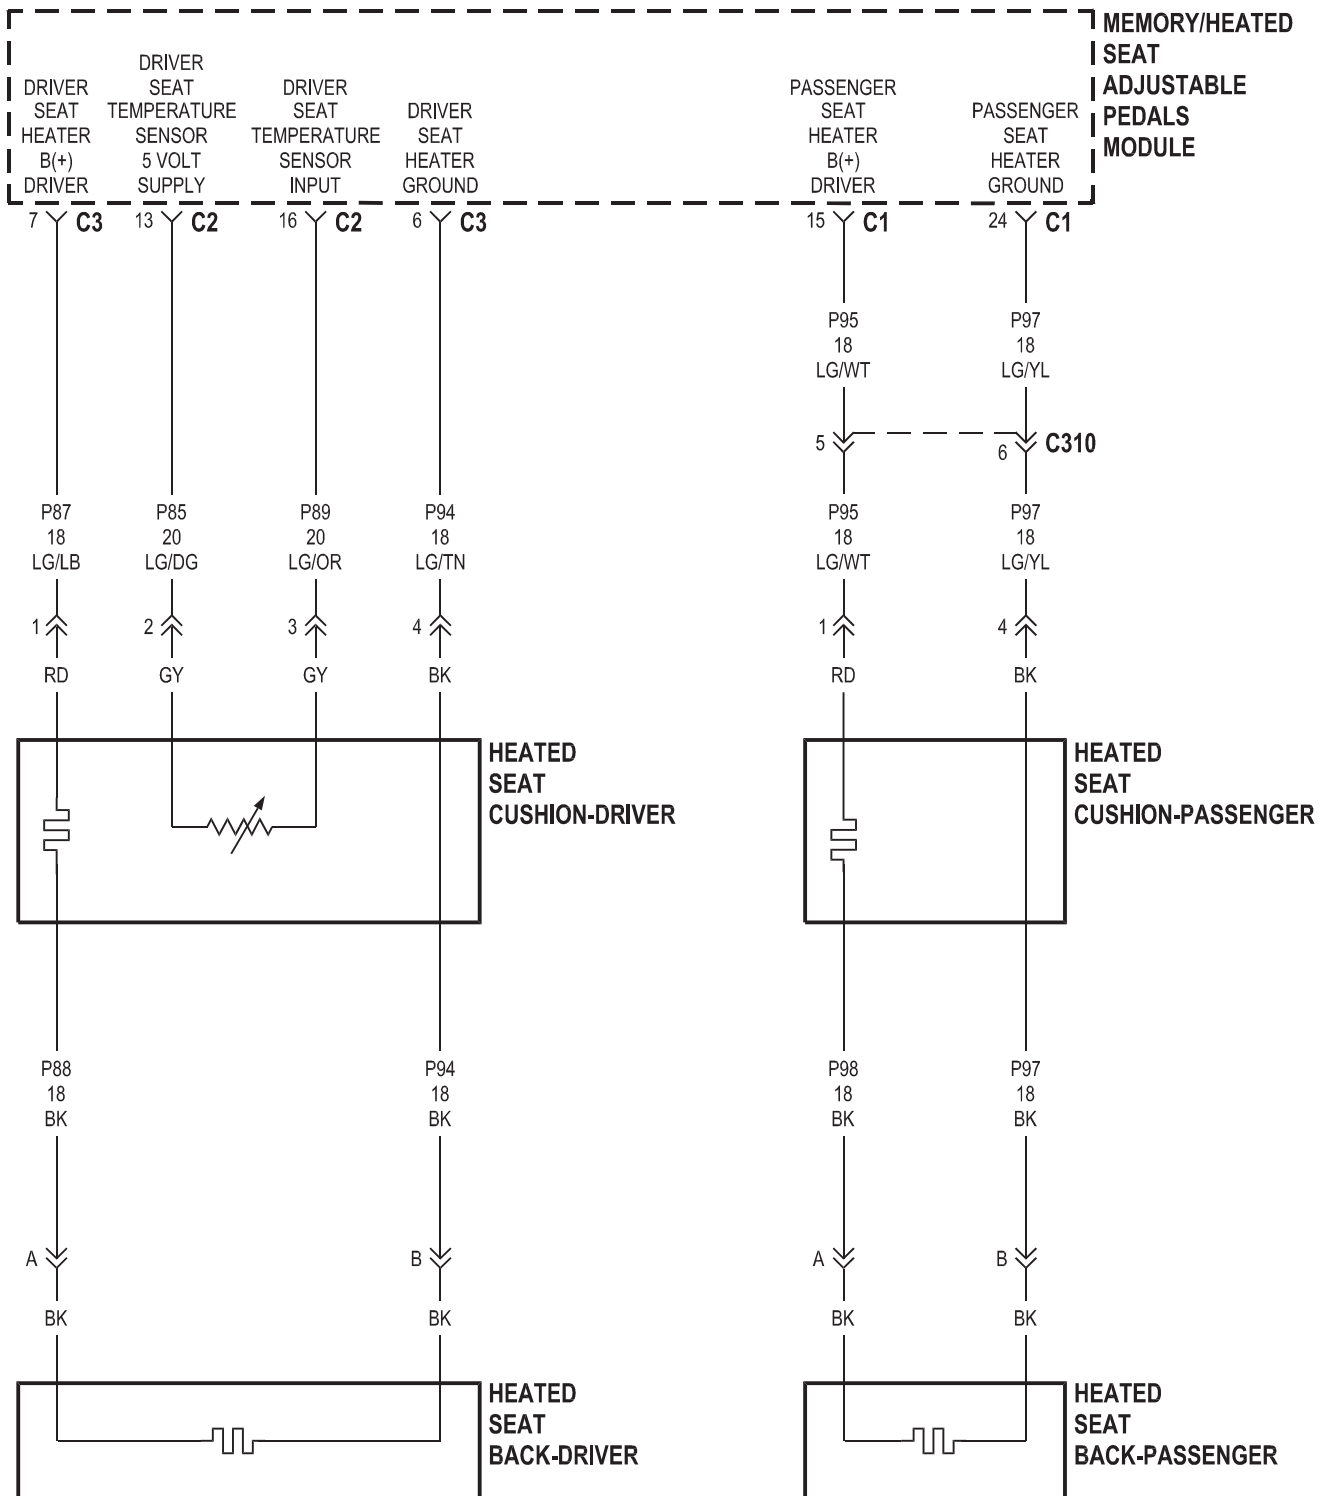

## 8W-63 POWER SEATS

<b>Component</b>	<b>Page</b>	<b>Component</b>	<b>Page</b>
Circuit Breaker-Power Seat	8W-63-4	Heated Seat-Right Middle Row	8W-63-13
Data Link Connector	8W-63-2, 4, 7	Instrument Cluster	8W-63-11
Door Module-Driver	8W-63-2, 3, 4, 9	Integrated Power Module	8W-63-2, 4, 7, 11
Door Module-Passenger	8W-63-7, 9	Memory/Heated Seat Adjustable Pedals Module	8W-63-2, 4, 5, 6, 7, 8, 10
Door Node Relay	8W-63-2	Power Seat Motor-Driver Front Riser	8W-63-4
Fuse 3	8W-63-2, 7	Power Seat Motor-Driver Horizontal	8W-63-5
Fuse 8	8W-63-4	Power Seat Motor-Driver Lumbar	8W-63-5
Fuse 40	8W-63-2	Power Seat Motor-Driver Rear Riser	8W-63-5
Fuse 41	8W-63-2	Power Seat Motor-Driver Recliner	8W-63-4
Fuse 44	8W-63-11	Power Seat Motor-Passenger Horizontal	8W-63-8
Fuse 46	8W-63-7	Power Seat Motor-Passenger Recliner	8W-63-8
Fuse 47	8W-63-2	Power Seat Switch-Driver	8W-63-3, 9
G300	8W-63-2	Power Seat Switch-Passenger	8W-63-7, 9
G301	8W-63-4, 7, 11, 13	Run Relay	8W-63-2, 7, 11
Heated Seat Back-Driver	8W-63-10	Seat Heater Interface Module	8W-63-11, 12, 13
Heated Seat Back-Passenger	8W-63-10	Seat Position Sensor-Driver Front Riser	8W-63-6
Heated Seat Cushion-Driver	8W-63-10	Seat Position Sensor-Driver Horizontal	8W-63-6
Heated Seat Cushion-Passenger	8W-63-10	Seat Position Sensor-Driver Rear Riser	8W-63-6
Heated Seat Switch-Left Middle Row	8W-63-11, 12	Seat Position Sensor-Driver Recliner	8W-63-6
Heated Seat Switch-Right Middle Row	8W-63-11, 12		
Heated Seat-Left Middle Row	8W-63-13		

**HEATED SEATS-FRONT ROW**

**HEATED SEATS-MIDDLE ROW**