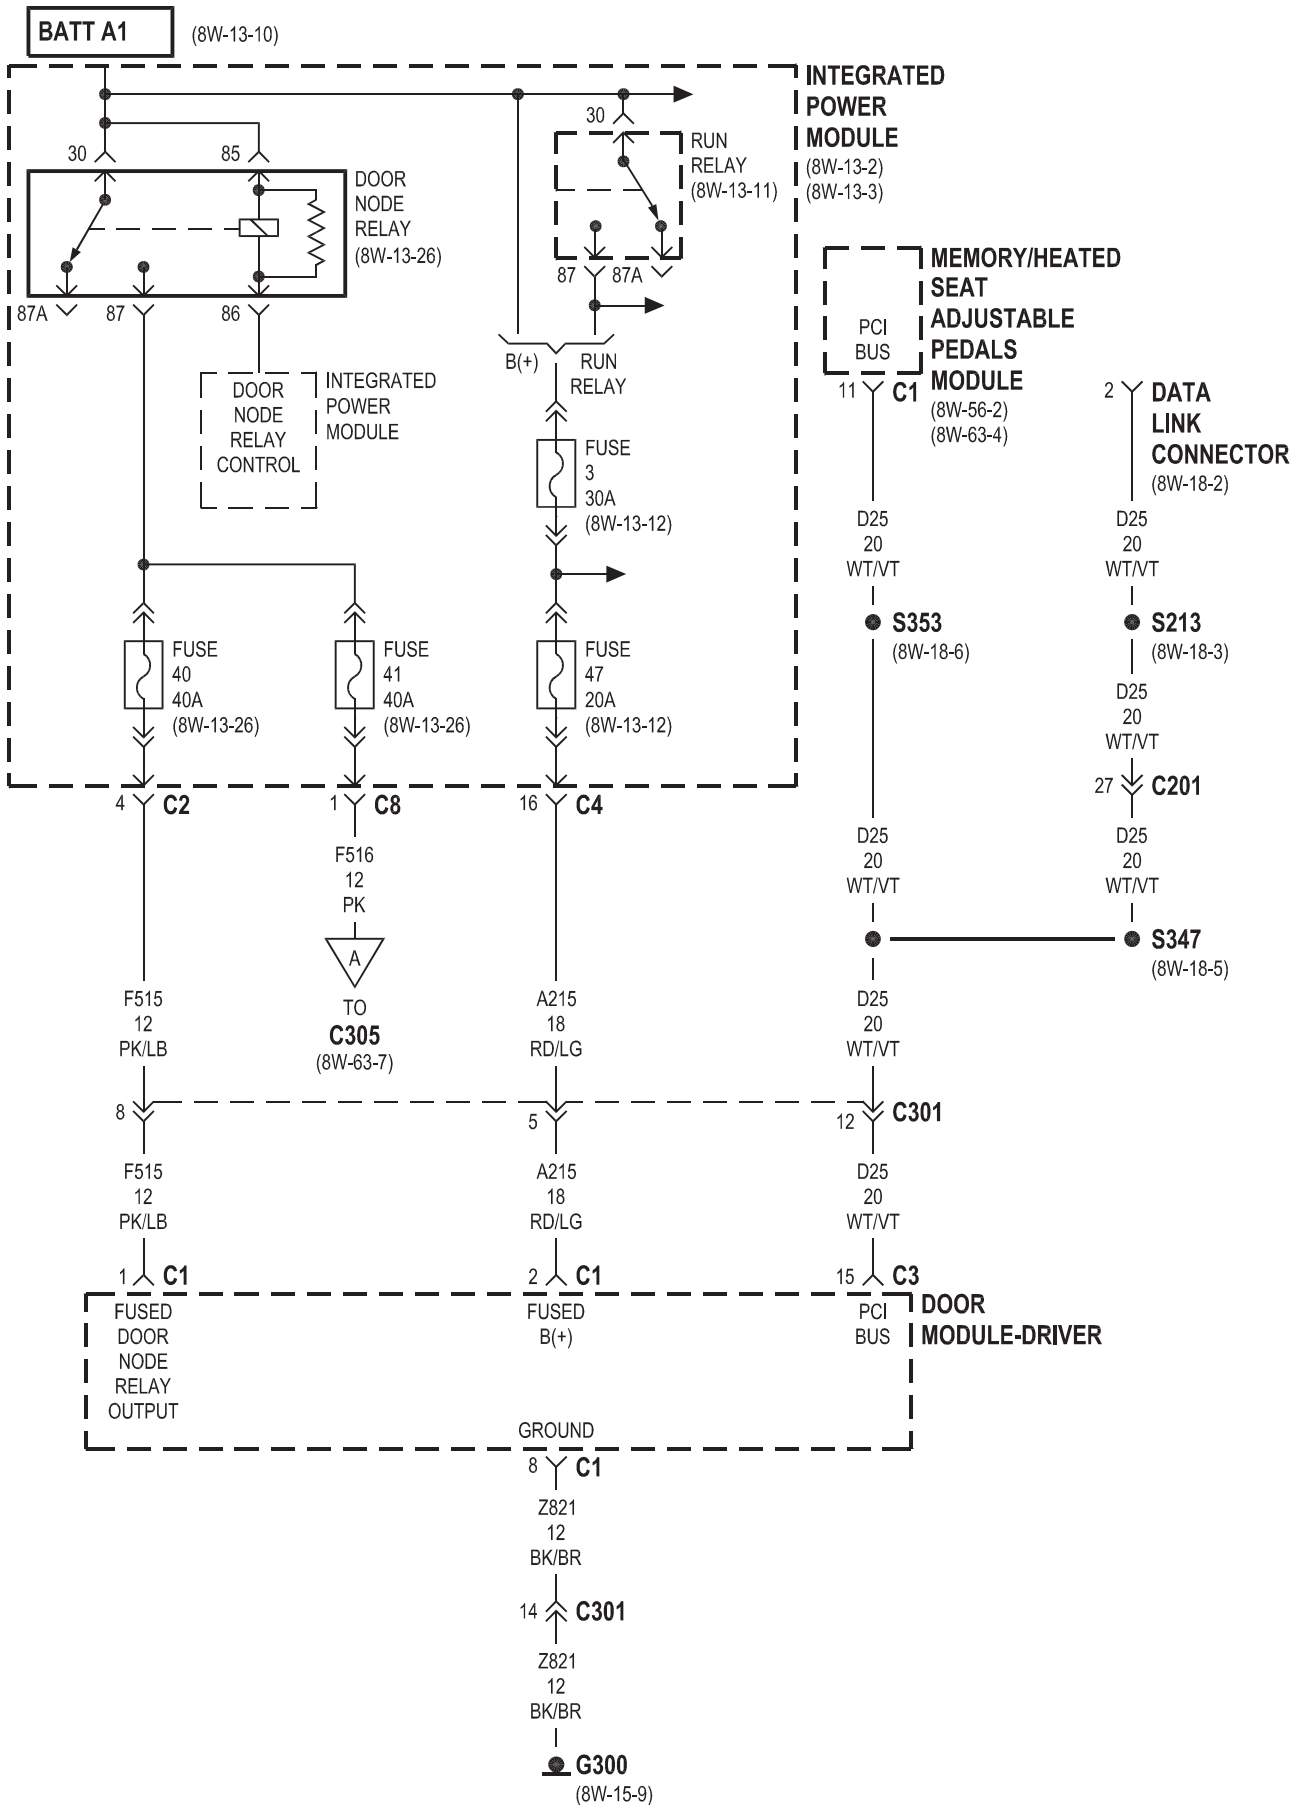

## 8W-63 POWER SEATS

<b>Component</b>	<b>Page</b>	<b>Component</b>	<b>Page</b>
Circuit Breaker-Power Seat	8W-63-4	Heated Seat-Right Middle Row	8W-63-13
Data Link Connector	8W-63-2, 4, 7	Instrument Cluster	8W-63-11
Door Module-Driver	8W-63-2, 3, 4, 9	Integrated Power Module	8W-63-2, 4, 7, 11
Door Module-Passenger	8W-63-7, 9	Memory/Heated Seat Adjustable Pedals Module	8W-63-2, 4, 5, 6, 7, 8, 10
Door Node Relay	8W-63-2	Power Seat Motor-Driver Front Riser	8W-63-4
Fuse 3	8W-63-2, 7	Power Seat Motor-Driver Horizontal	8W-63-5
Fuse 8	8W-63-4	Power Seat Motor-Driver Lumbar	8W-63-5
Fuse 40	8W-63-2	Power Seat Motor-Driver Rear Riser	8W-63-5
Fuse 41	8W-63-2	Power Seat Motor-Driver Recliner	8W-63-4
Fuse 44	8W-63-11	Power Seat Motor-Passenger Horizontal	8W-63-8
Fuse 46	8W-63-7	Power Seat Motor-Passenger Recliner	8W-63-8
Fuse 47	8W-63-2	Power Seat Switch-Driver	8W-63-3, 9
G300	8W-63-2	Power Seat Switch-Passenger	8W-63-7, 9
G301	8W-63-4, 7, 11, 13	Run Relay	8W-63-2, 7, 11
Heated Seat Back-Driver	8W-63-10	Seat Heater Interface Module	8W-63-11, 12, 13
Heated Seat Back-Passenger	8W-63-10	Seat Position Sensor-Driver Front Riser	8W-63-6
Heated Seat Cushion-Driver	8W-63-10	Seat Position Sensor-Driver Horizontal	8W-63-6
Heated Seat Cushion-Passenger	8W-63-10	Seat Position Sensor-Driver Rear Riser	8W-63-6
Heated Seat Switch-Left Middle Row	8W-63-11, 12	Seat Position Sensor-Driver Recliner	8W-63-6
Heated Seat Switch-Right Middle Row	8W-63-11, 12		
Heated Seat-Left Middle Row	8W-63-13		

**HEATED SEATS-FRONT ROW**

**HEATED SEATS-MIDDLE ROW**