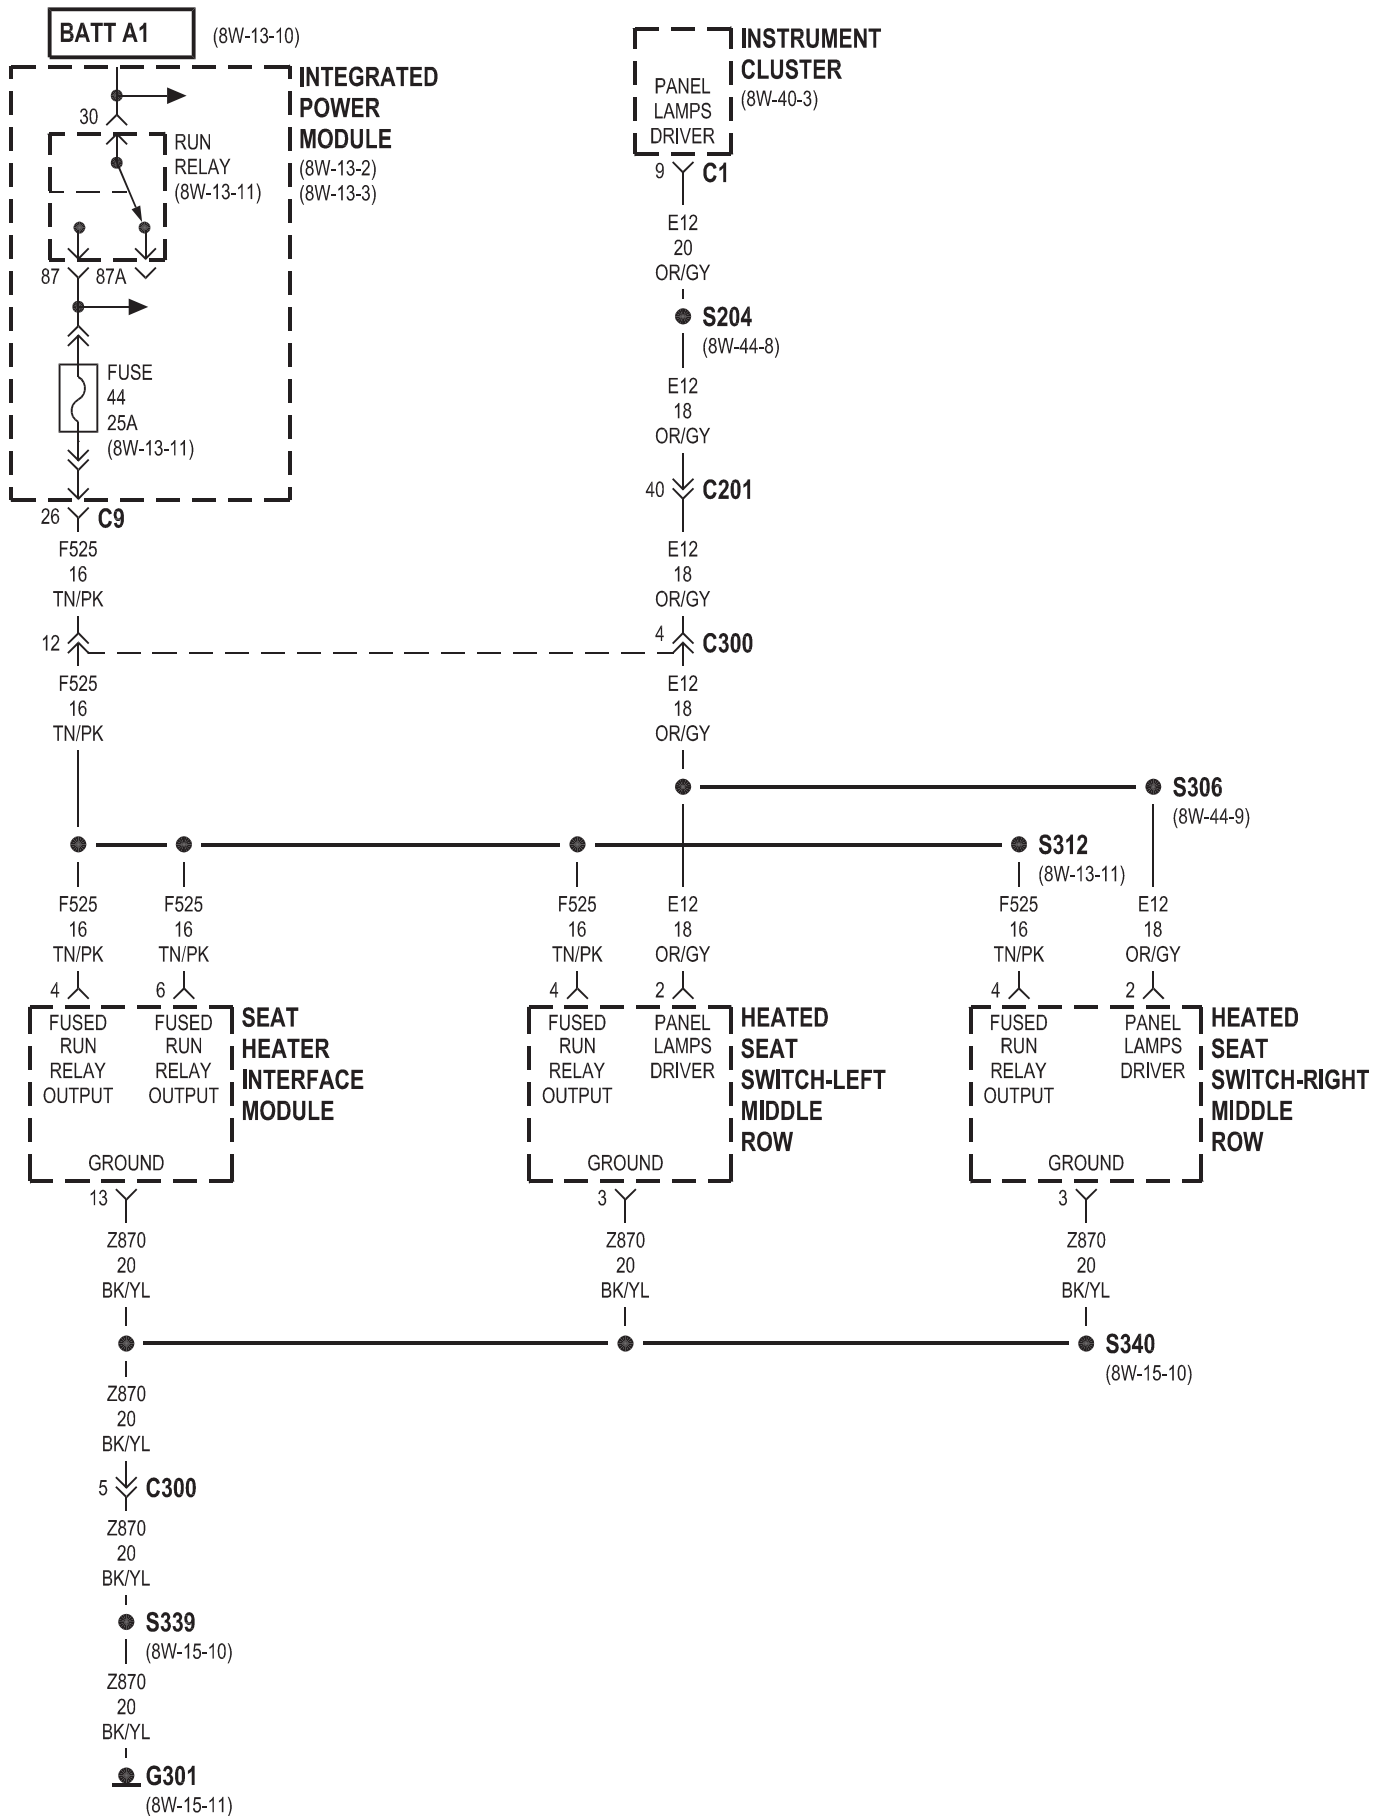

## 8W-63 POWER SEATS

<b>Component</b>	<b>Page</b>	<b>Component</b>	<b>Page</b>
Circuit Breaker-Power Seat	8W-63-4	Heated Seat-Right Middle Row	8W-63-13
Data Link Connector	8W-63-2, 4, 7	Instrument Cluster	8W-63-11
Door Module-Driver	8W-63-2, 3, 4, 9	Integrated Power Module	8W-63-2, 4, 7, 11
Door Module-Passenger	8W-63-7, 9	Memory/Heated Seat Adjustable Pedals Module	8W-63-2, 4, 5, 6, 7, 8, 10
Door Node Relay	8W-63-2	Power Seat Motor-Driver Front Riser	8W-63-4
Fuse 3	8W-63-2, 7	Power Seat Motor-Driver Horizontal	8W-63-5
Fuse 8	8W-63-4	Power Seat Motor-Driver Lumbar	8W-63-5
Fuse 40	8W-63-2	Power Seat Motor-Driver Rear Riser	8W-63-5
Fuse 41	8W-63-2	Power Seat Motor-Driver Recliner	8W-63-4
Fuse 44	8W-63-11	Power Seat Motor-Passenger Horizontal	8W-63-8
Fuse 46	8W-63-7	Power Seat Motor-Passenger Recliner	8W-63-8
Fuse 47	8W-63-2	Power Seat Switch-Driver	8W-63-3, 9
G300	8W-63-2	Power Seat Switch-Passenger	8W-63-7, 9
G301	8W-63-4, 7, 11, 13	Run Relay	8W-63-2, 7, 11
Heated Seat Back-Driver	8W-63-10	Seat Heater Interface Module	8W-63-11, 12, 13
Heated Seat Back-Passenger	8W-63-10	Seat Position Sensor-Driver Front Riser	8W-63-6
Heated Seat Cushion-Driver	8W-63-10	Seat Position Sensor-Driver Horizontal	8W-63-6
Heated Seat Cushion-Passenger	8W-63-10	Seat Position Sensor-Driver Rear Riser	8W-63-6
Heated Seat Switch-Left Middle Row	8W-63-11, 12	Seat Position Sensor-Driver Recliner	8W-63-6
Heated Seat Switch-Right Middle Row	8W-63-11, 12		
Heated Seat-Left Middle Row	8W-63-13		

**HEATED SEATS-FRONT ROW**

**HEATED SEATS-MIDDLE ROW**